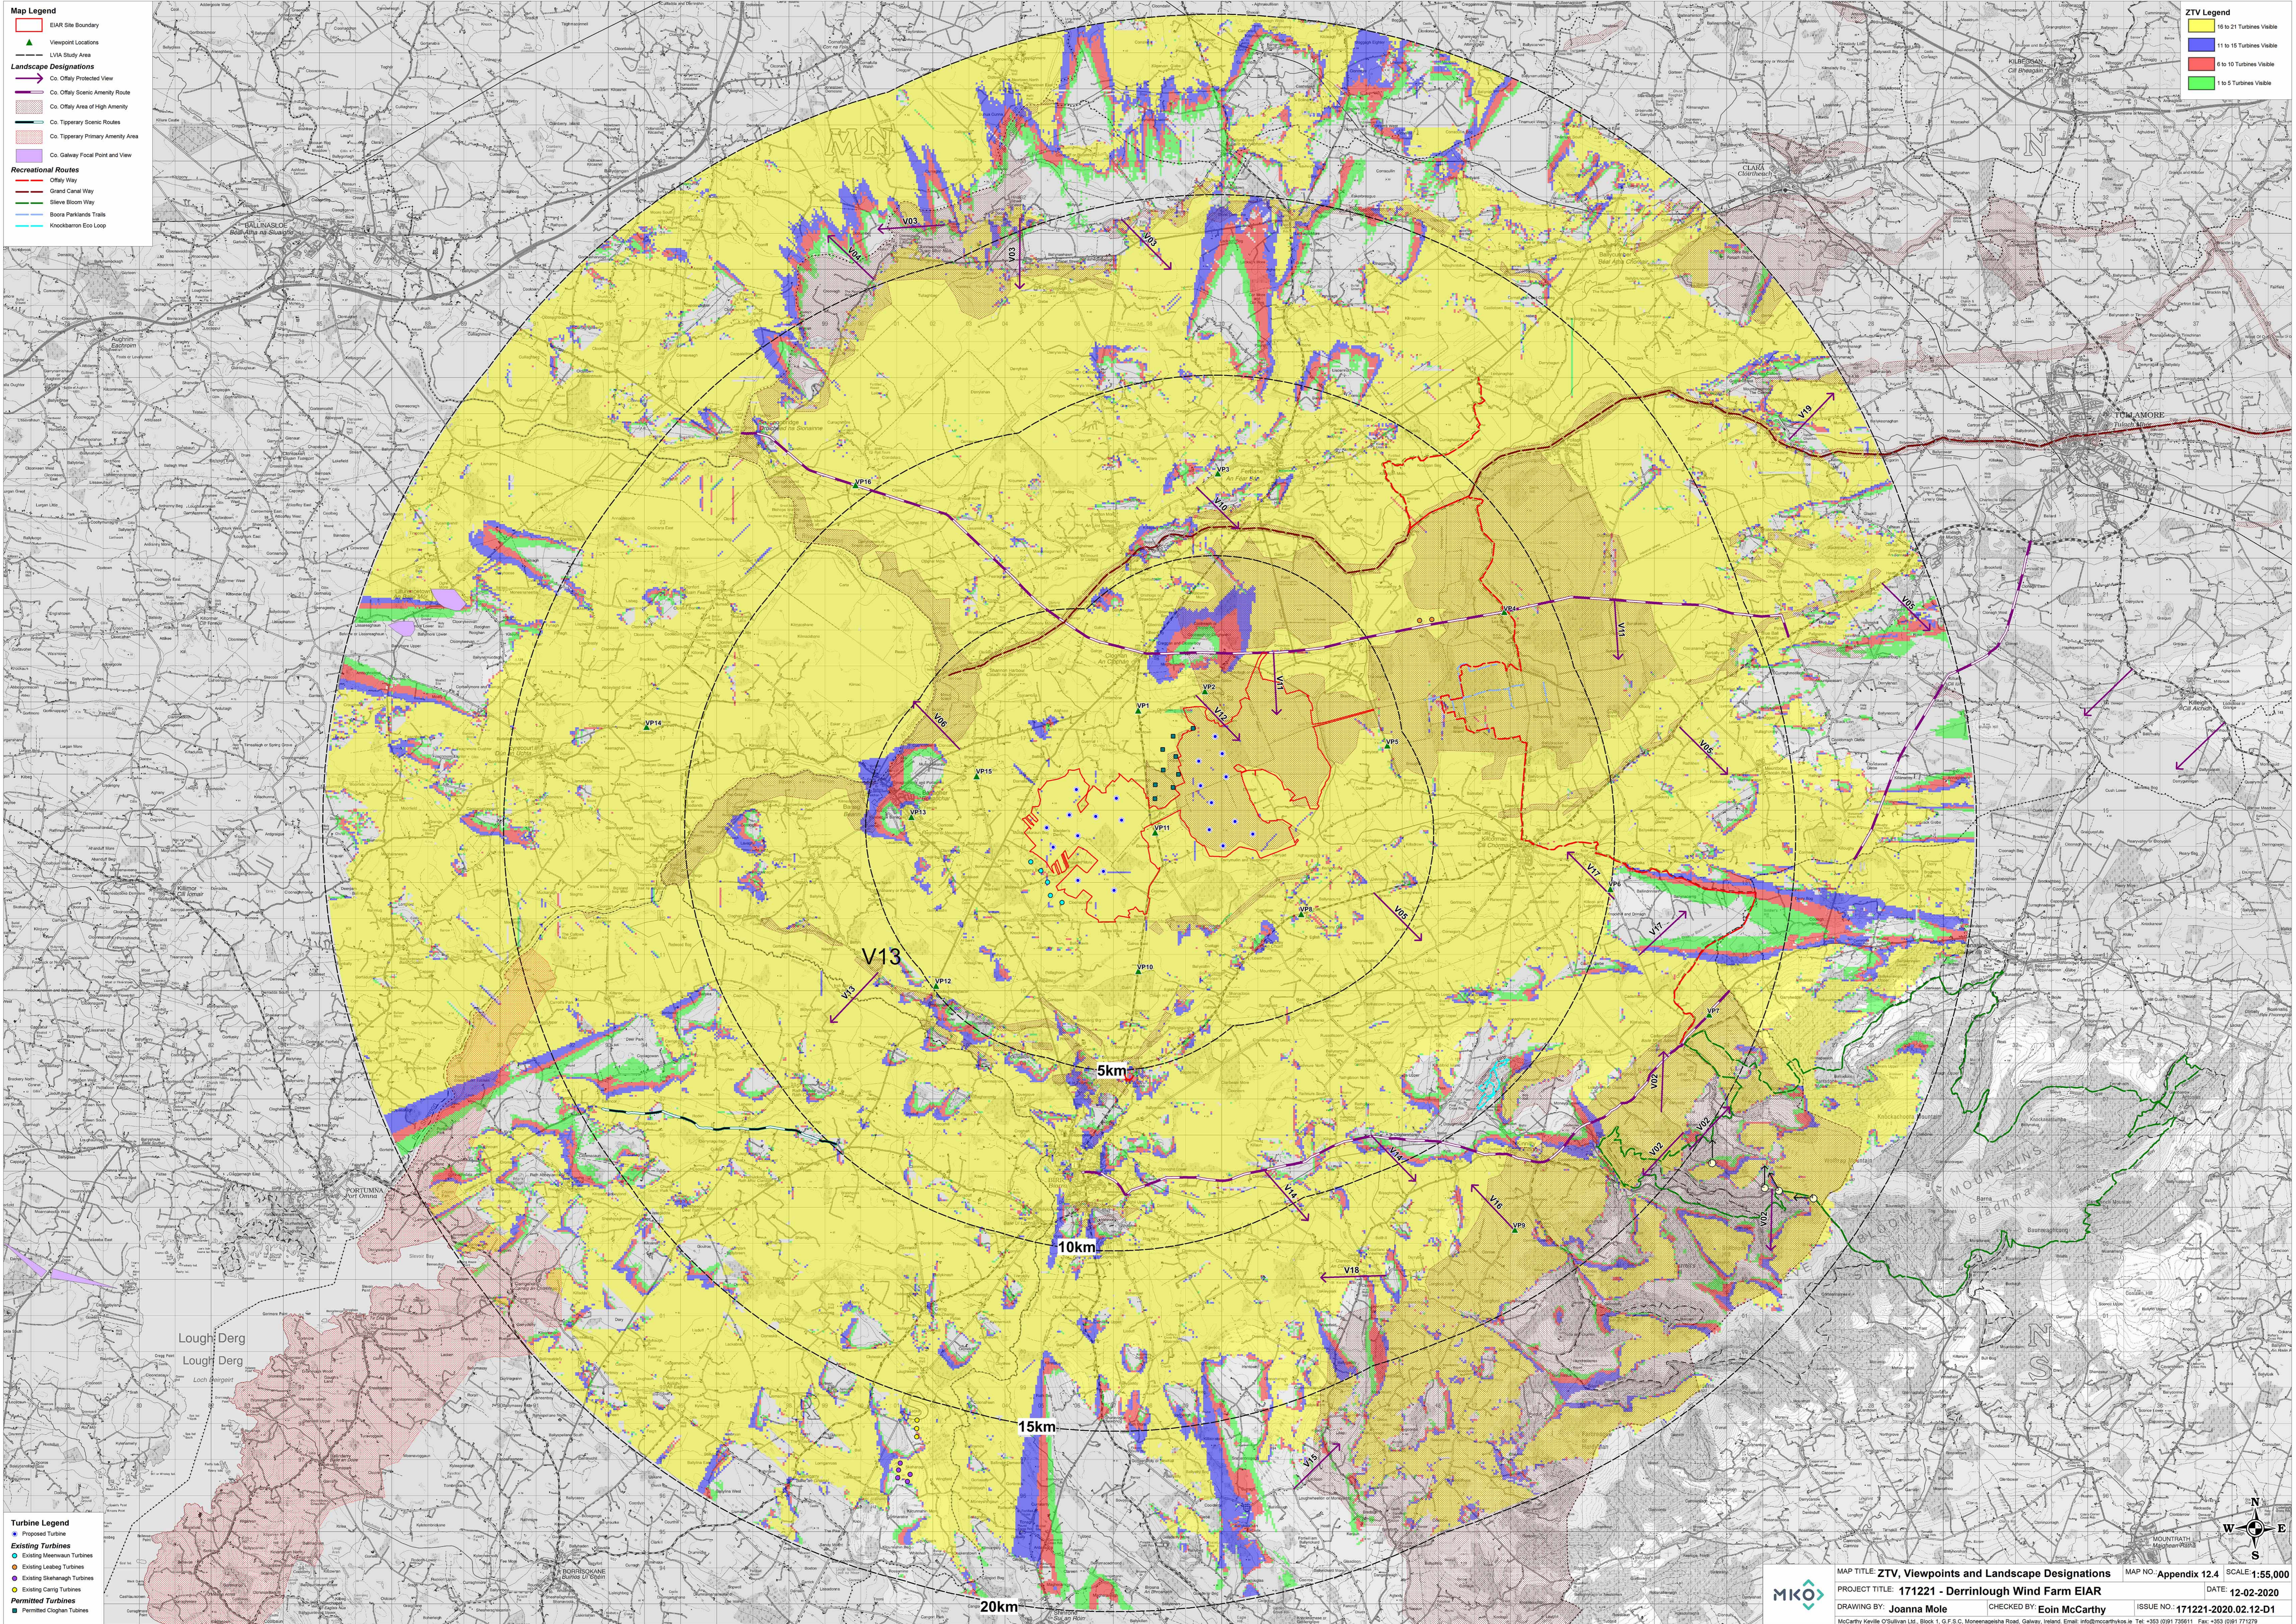

- Map Legend**
- EIAR Site Boundary
 - Viewpoint Locations
 - LVA Study Area
- Landscape Designations**
- Co. Offaly Protected View
 - Co. Offaly Scenic Amenity Route
 - Co. Offaly Area of High Amenity
 - Co. Tipperary Scenic Routes
 - Co. Tipperary Primary Amenity Area
 - Co. Galway Focal Point and View
- Recreational Routes**
- Offaly Way
 - Grand Canal Way
 - Silve Bloom Way
 - Boora Parklands Trails
 - Knockbarrow Eco Loop

- ZTV Legend**
- 16 to 21 Turbines Viable
 - 11 to 15 Turbines Viable
 - 6 to 10 Turbines Viable
 - 1 to 5 Turbines Viable

- Turbine Legend**
- Proposed Turbine
 - Existing Turbines
 - Existing Meenaun Turbines
 - Existing Leabog Turbines
 - Existing Sheahugh Turbines
 - Existing Carrig Turbines
 - Existing Turbines
 - Permitted Turbines
 - Permitted Clough Turbines